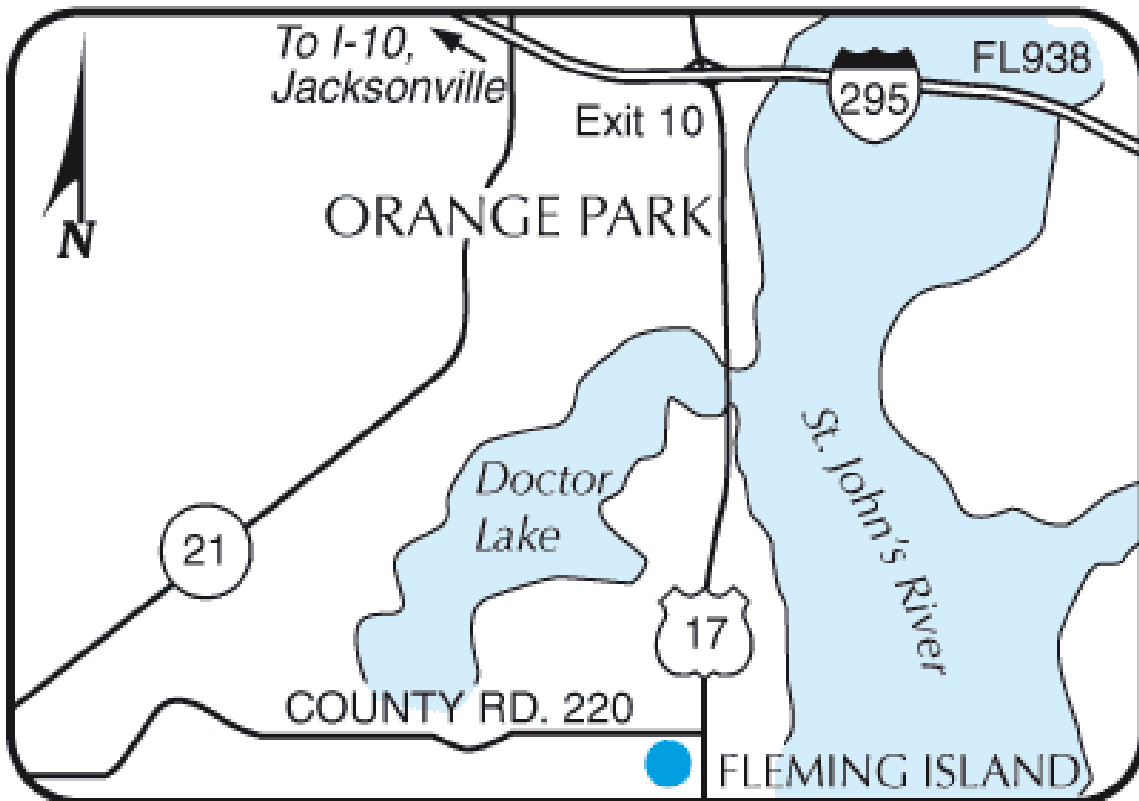

### Local Map:

### Directions to Our Hotel:

From I-295 take Exit 10 and travel south on State Road 17 for seven miles. Go past County Road 220, and turn right on the next street which is East West Parkway. Hotel is on the left behind Applebee's Restaurant.